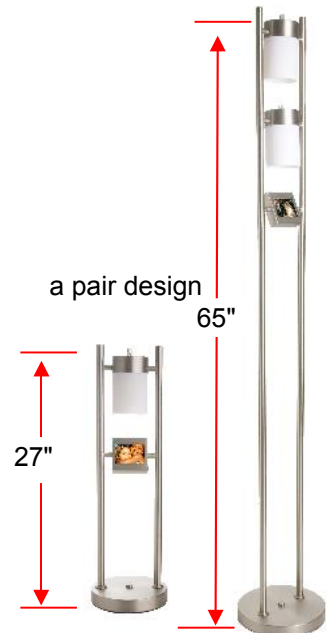

Screen:	3.5" TFT LCD
Resolution:	720 x 486
Control:	Touch screen
Internal memory:	128 MB
Photos saved):	1500 pictures
PC interface:	USB 1.1
Systems:	PC, Mac
Software:	Photo Optimizer
Power:	AC plug in
Packaging:	retail with handle
dimension:	66"x10"x10"
Weight:	12 lb
Includes:	lamp, cable software, manual

**Touch screen**

sku 84003

also, display clocks,  
calendar

**TAO**  
*digital photo lamp*

TAO digital photo lamp shows photos, analog clock, digital clock and calendar in an automatic slideshow. The lamp has a high-resolution 3.5" LED display and a capacity of storing up to 1500 photos downloadable from either the PC or Mac. It also applies the latest touch screen technology in controlling the digital photo display.

Screen:	3.5" TFT LCD
Resolution:	720 x 486
Control:	Touch screen
Internal memory:	128 MB
Photos(saved):	1500 pictures
PC interface:	USB 1.1
Systems:	PC, Mac
Software:	Photo Optimizer
Power:	AC plug in
Packaging:	retail with handle
dimension:	30" x 8" x 8"
Weight:	8 lb
Includes:	lamp, cable software, manual