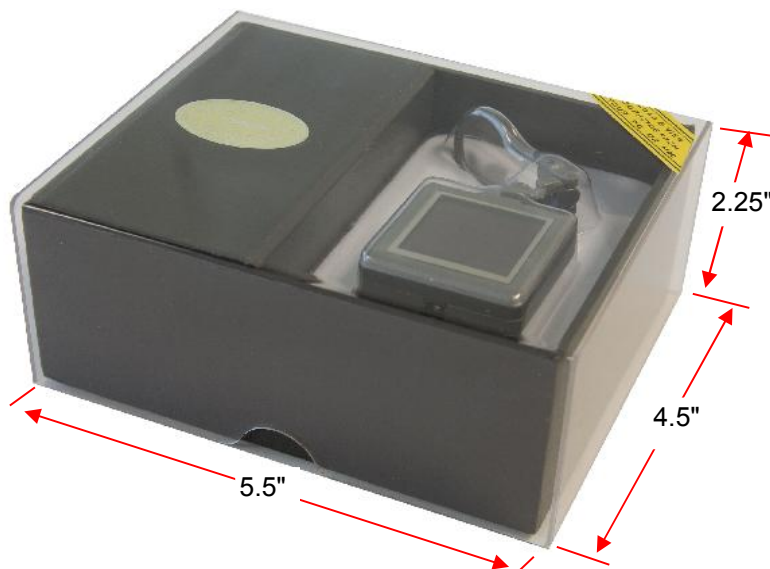

Screen:	1.5" OLED
Resolution:	128x128
Control:	buttons
Internal memory:	8 MB
Photos saved):	100 pictures
PC interface:	USB 1.1
Systems:	PC, Mac
Software:	n/a
Battery:	Rechargeable
AC adaptor:	included
Packaging:	gift box
dimension:	6" x 2" x 2"
Weight:	12 oz
Includes:	key chain, USB Cable, manual

sku 80001  
brush metal

**TAO**  
**digital photo key chain**

TAO digital photo keychain - 2009 models integrates a metal chassis and a leather strip. It is a continuation of TAO's passion in perfecting this high-tech key chain. The keychain has a highest resolution in the current market.

Screen:	1.33" OLED
Resolution:	128x96
Control:	buttons
Internal memory:	8 MB
Photos saved):	100 pictures
PC interface:	USB 1.1
Systems:	PC, Mac
Software:	n/a
Battery:	Rechargeable
AC adaptor:	included
Packaging:	gift box
dimension:	6" x 2 " x 1.5"
Weight:	12 oz
Includes:	key chain, USB Cable, manual