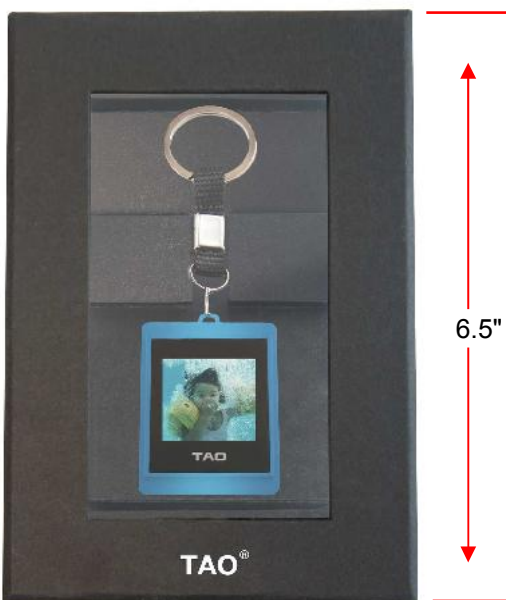

**PPAI # 350104**

**ASI # 90538**

**TAO**  
**digital photo key chain**

TAO digital photo keychain - basic model with a coated plastic chassis and a nylon strip or metal ring - multiple color

Screen:	1.5" TFT
Resolution:	128x128
Control:	buttons
Internal memory:	8 MB
Photos(saved):	100 pictures
PC interface:	USB 1.1
Systems:	PC, Mac
Software:	n/a
Battery:	Rechargeable
AC adaptor:	not included
Packaging:	gift box
dimension:	6" x 3.5" x 1.5"
Weight:	6 oz
Includes:	key chain , USB Cable, manual

**TAO**  
SKU 80009  
digital photo key chain  
gift box - packaging  
6" x 3.5" 1.5"  
6 oz

**TAO**  
**digital photo key chain**

TAO digital photo keychain - 2009 models integrates a metal chassis and a leather strip. It is a continuation of TAO's passion in perfecting this high-tech key chain. The keychain has a highest resolution in the current market.

Screen:	1.5" OLED
Resolution:	128x128
Control:	buttons
Internal memory:	8 MB
Photos saved):	100 pictures
PC interface:	USB 1.1
Systems:	PC, Mac
Software:	n/a
Battery:	Rechargeable
AC adaptor:	included
Packaging:	gift box
dimension:	6" x 2" x 2"
Weight:	12 oz
Includes:	key chain, USB Cable, manual