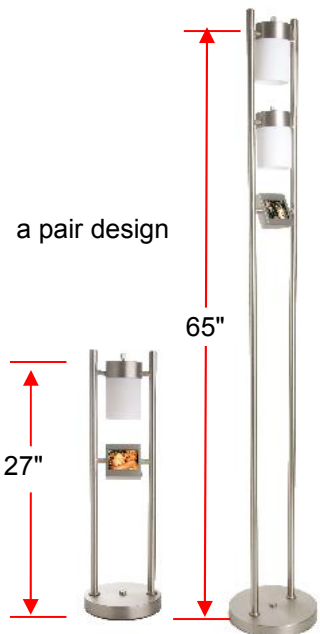

Screen:	3.5" TFT LCD
Resolution:	720 x 486
Control:	Touch screen
Internal memory:	128 MB
Photos saved):	1500 pictures
PC interface:	USB 1.1
Systems:	PC, Mac
Software:	Photo Optimizer
Power:	AC plug in
Packaging:	retail with handle
dimension:	27"x8"x"
Weight:	7 lb
Includes:	lamp, cable software, manual

**Touch screen**

sku 84002

also, display clocks, calendar

**TAO**  
*digital photo lamp*

TAO digital photo lamp shows photos, analog clock, digital clock and calendar in an automatic slideshow. The lamp has a high-resolution 3.5" LED display and a capacity of storing up to 1500 photos downloadable from either the PC or Mac. It also applies the latest touch screen technology in controlling the digital photo display.

Screen:	3.5" TFT LCD
Resolution:	720 x 486
Control:	Touch screen
Internal memory:	128 MB
Photos saved):	1500 pictures
PC interface:	USB 1.1
Systems:	PC, Mac
Software:	Photo Optimizer
Power:	AC plug in
Packaging:	retail with handle
dimension:	66"x10"x10"
Weight:	12 lb
Includes:	lamp, cable software, manual